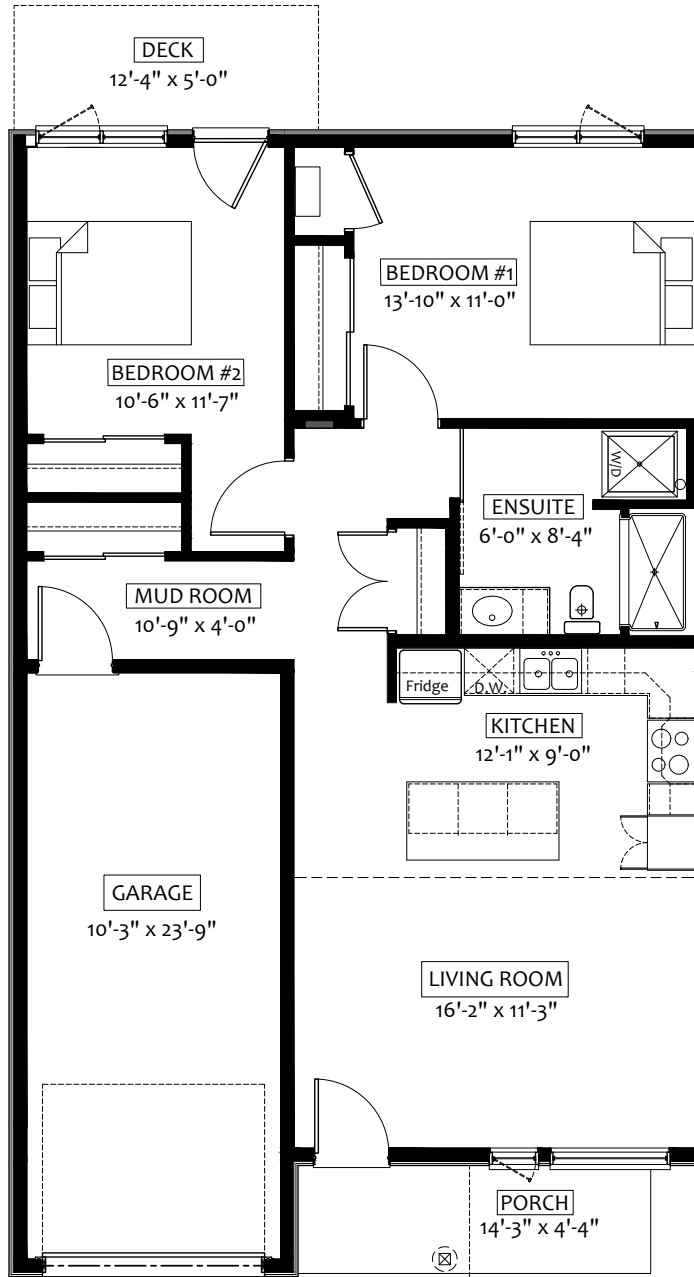

PHASE 3

ZODIAC

MODEL B

2 BEDROOM W/GARAGE

TOTAL: 1336 SQ FT

INTERIOR: 965 SQ FT

GARAGE: 247 SQ FT

PORCH & DECK: 124 SQ FT

ILLUSTRATIONS FOR MARKETING PROPOSES ONLY. SIZES MAY VARY SLIGHTLY.