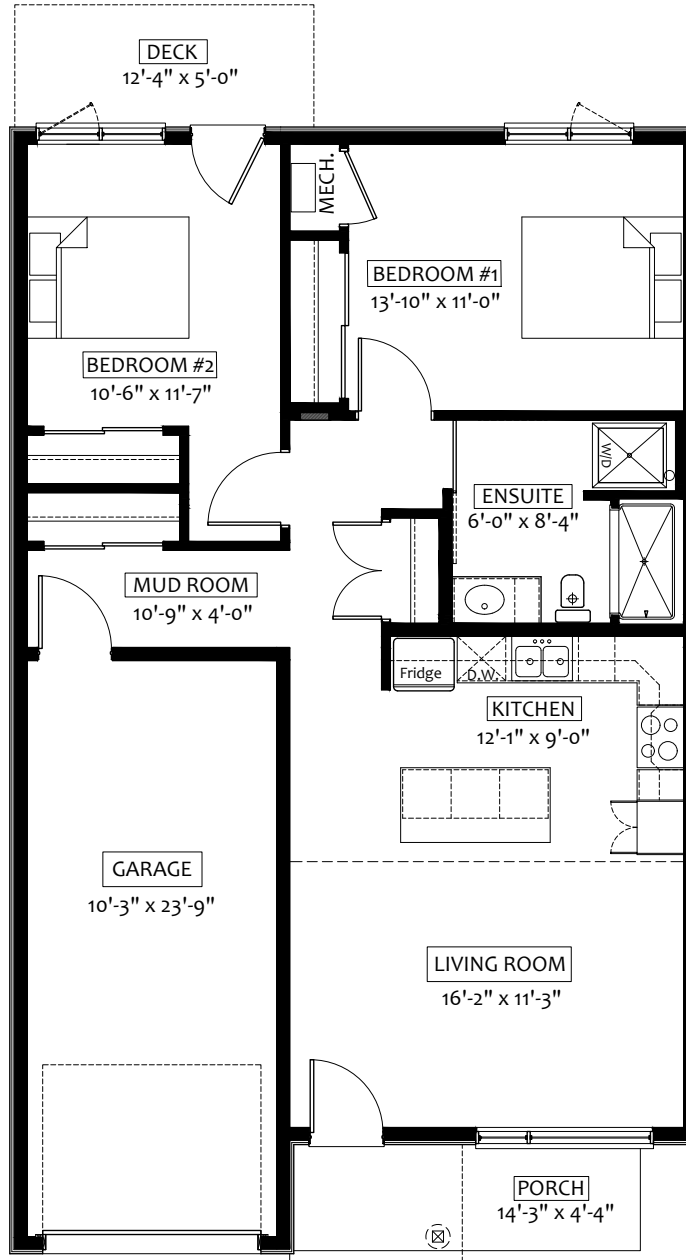

**Wellings**<sup>®</sup>  
OF WINCHESTER

PHASE 3

# ZODIAC

**MODEL D**

**2 BEDROOM W/GARAGE**

TOTAL: **1336 SQ FT**

INTERIOR: **965 SQ FT**

GARAGE: **247 SQ FT**

PORCH & DECK: **124 SQ FT**

ILLUSTRATIONS FOR MARKETING PROPOSES ONLY. SIZES MAY VARY SLIGHTLY.