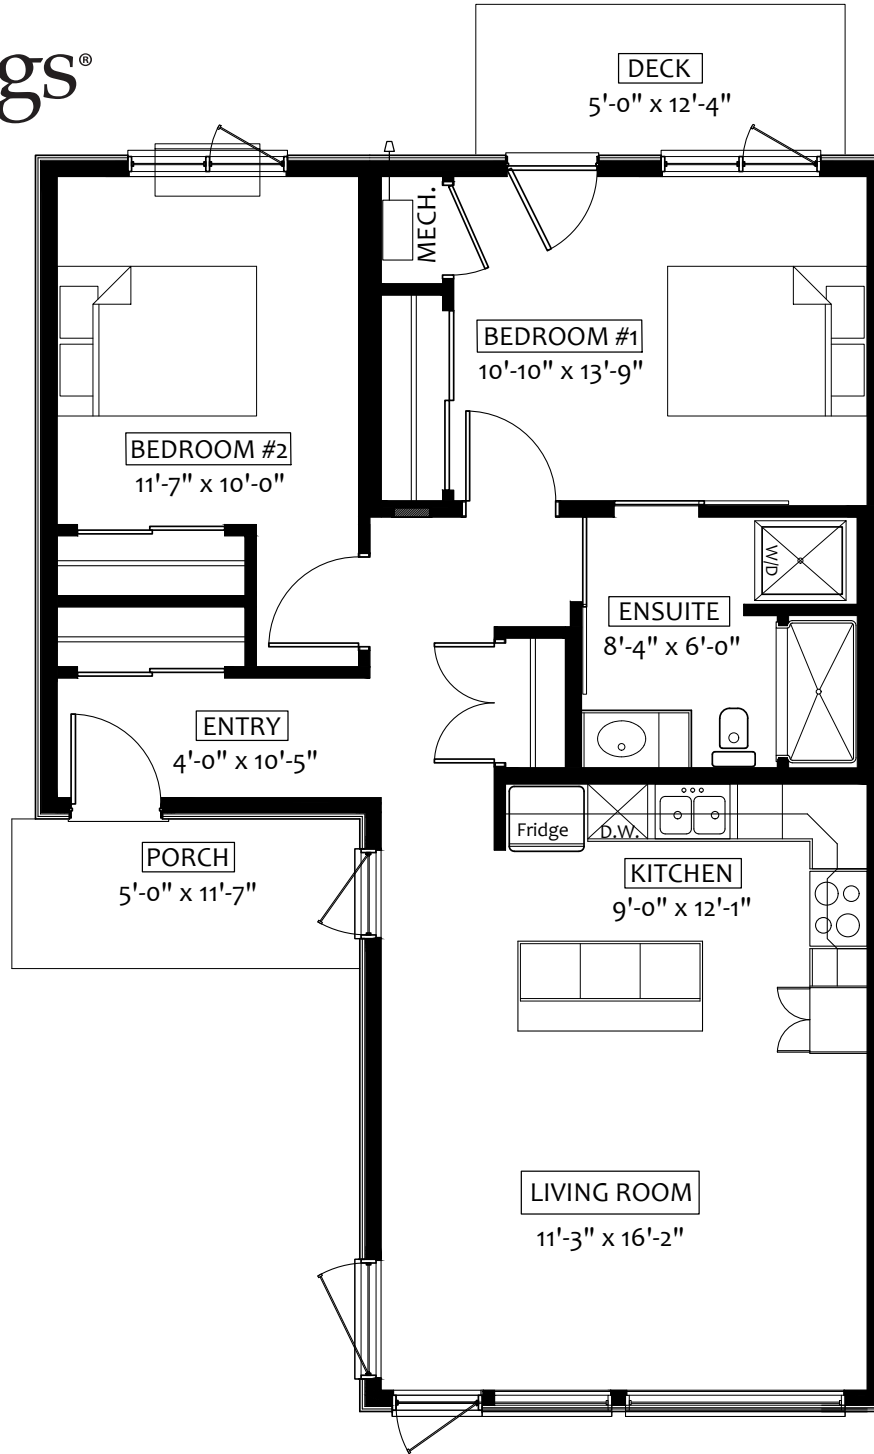

Wellings[®]
OF WINCHESTER

ZODIAC

2 BEDROOM

INTERIOR: 947 SQ FT

PORCH & DECK: 120 SQ FT

ILLUSTRATIONS FOR MARKETING PROPOSES ONLY. SIZES MAY VARY SLIGHTLY.