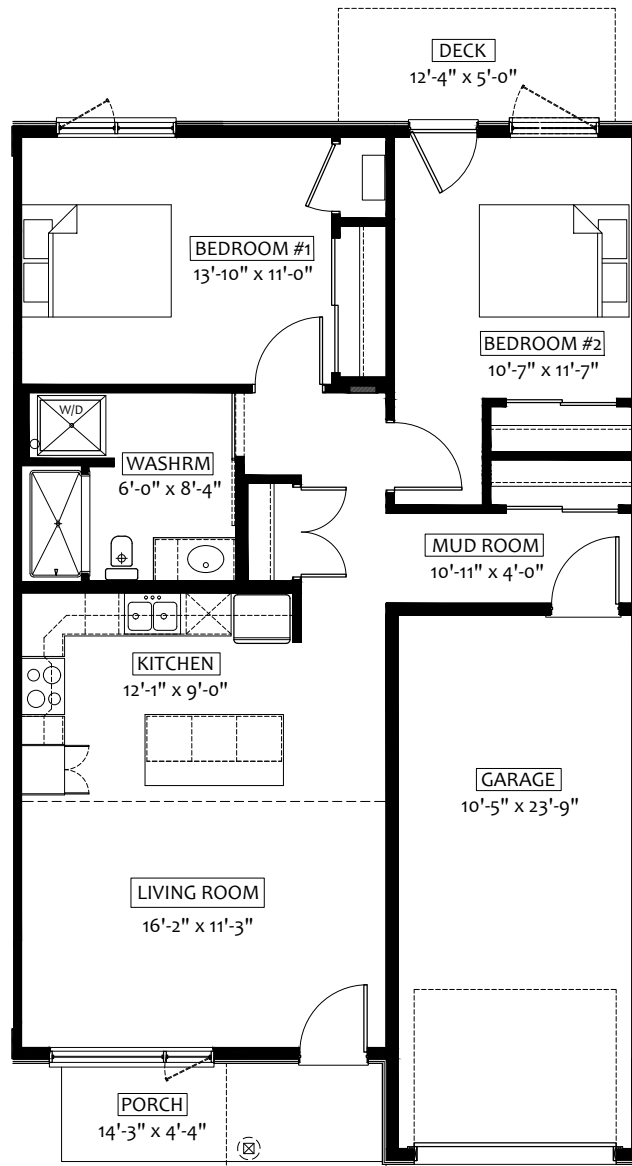

Wellings[®]
OF WINCHESTER

PHASE 3

AURORA

MODEL E

2 BEDROOM w/GARAGE

TOTAL: **1336 SQ FT**

INTERIOR: **965 SQ FT**

GARAGE: **247 SQ FT**

PORCH & DECK: **124 SQ FT**

ILLUSTRATIONS FOR MARKETING PROPOSES ONLY. SIZES MAY VARY SLIGHTLY.