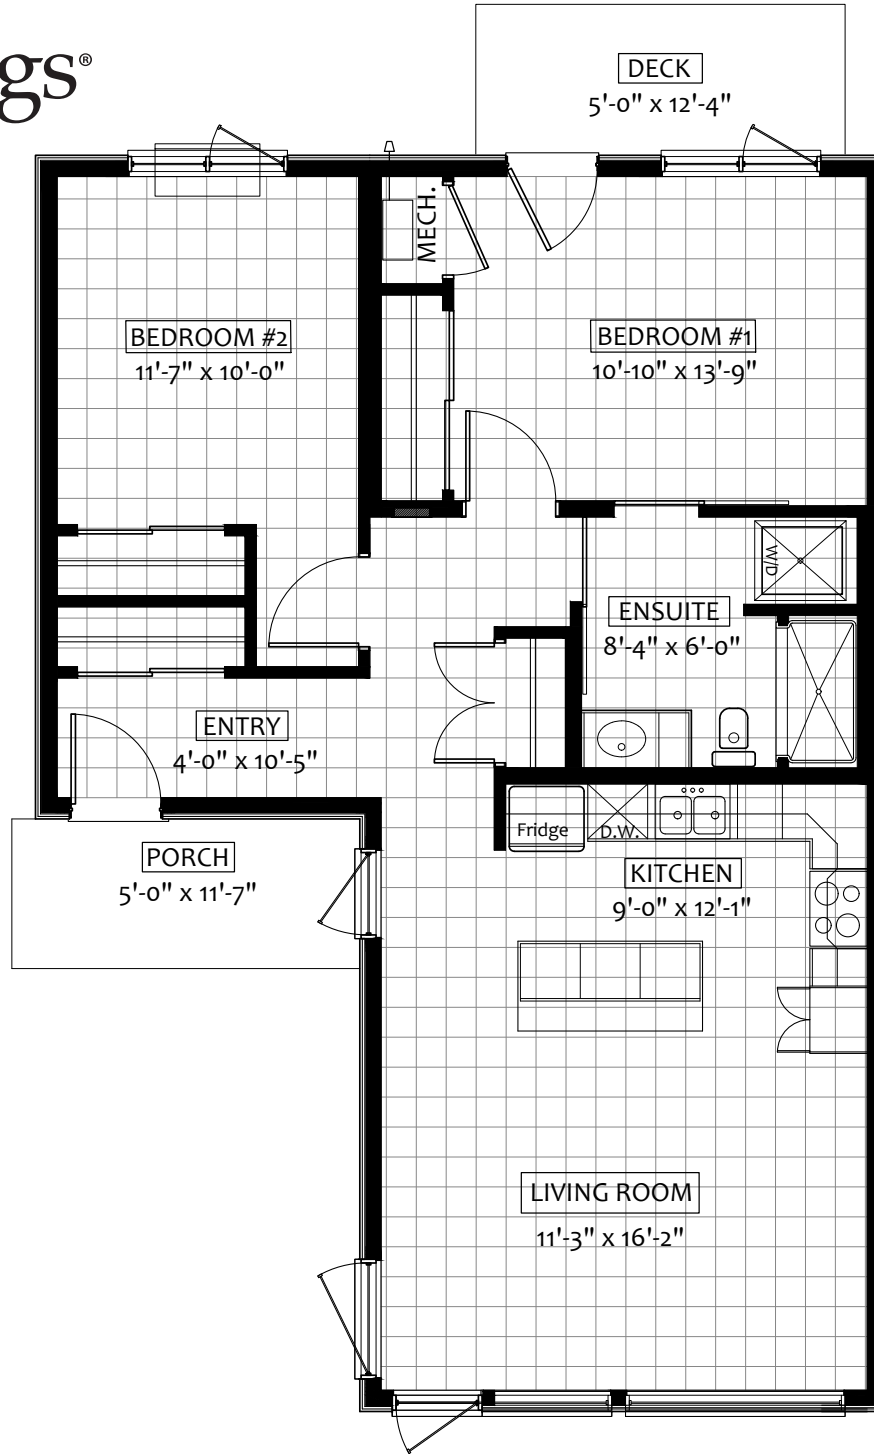

Wellings[®]
OF WINCHESTER

ZODIAC

2 BEDROOM

INTERIOR: 947 SQ FT

PORCH & DECK: 120 SQ FT

ILLUSTRATIONS FOR MARKETING PROPOSES ONLY. SIZES MAY VARY SLIGHTLY.