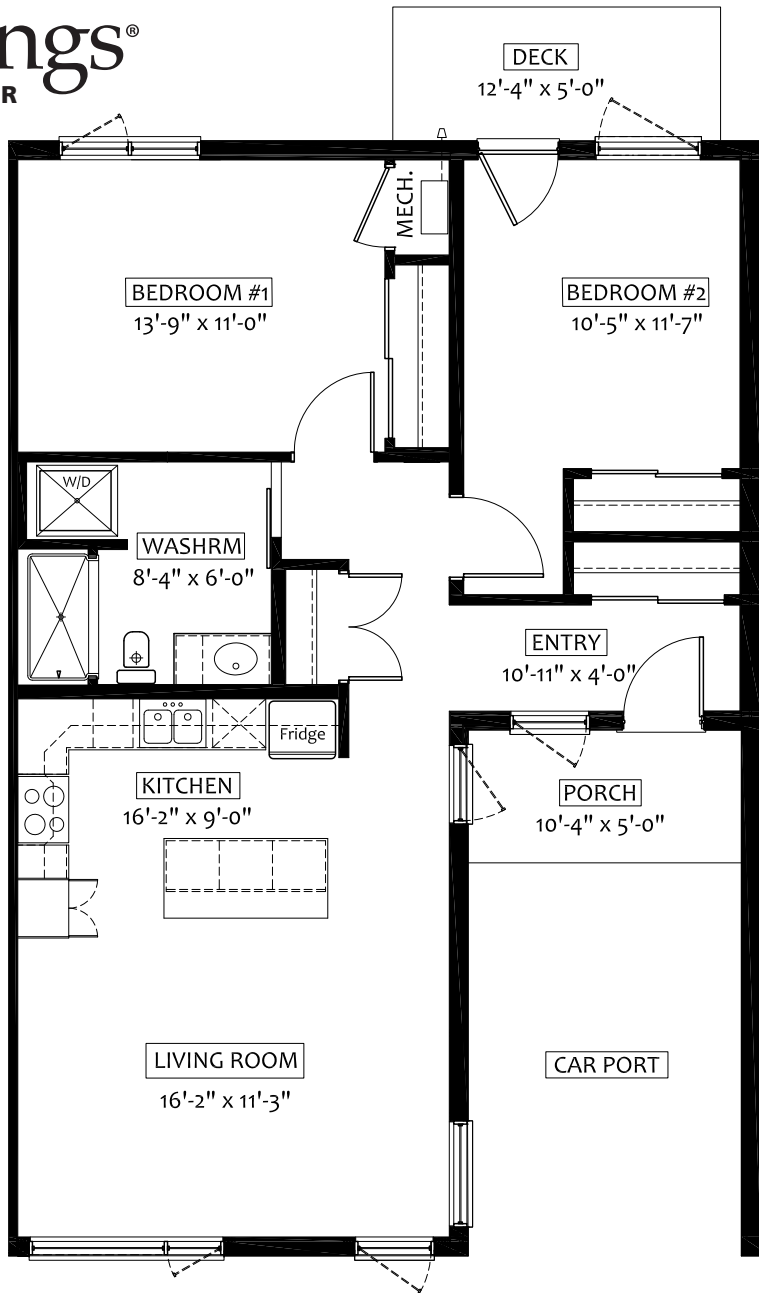

Wellings[®]
OF WINCHESTER

AURORA

ELEVATION E

2 BEDROOM

TOTAL: 1091 SQ FT

INTERIOR: 947 SQ FT

BALCONY: 144 SQ FT

ILLUSTRATIONS FOR MARKETING PROPOSES ONLY. SIZES MAY VARY SLIGHTLY.