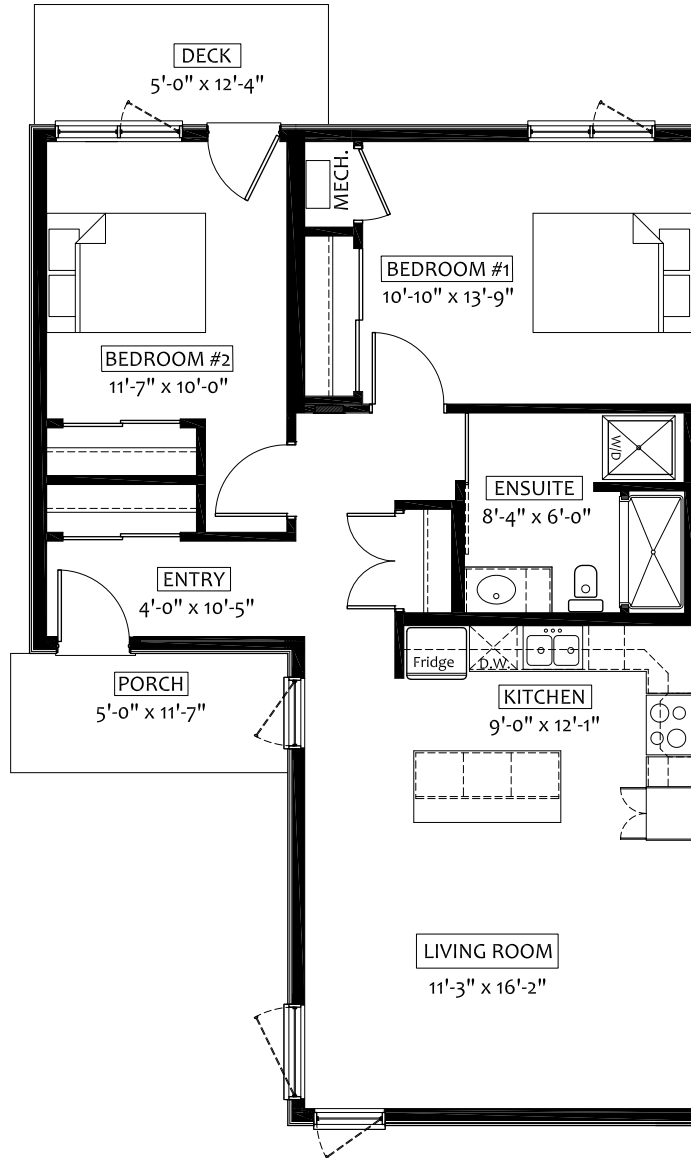

Wellings®
OF WINCHESTER

ZODIAC

ELEVATION B

2 BEDROOM

TOTAL: 1067 SQ FT

INTERIOR: 947 SQ FT

PORCH & DECK: 120 SQ FT

ILLUSTRATIONS FOR MARKETING PROPOSES ONLY. SIZES MAY VARY SLIGHTLY.